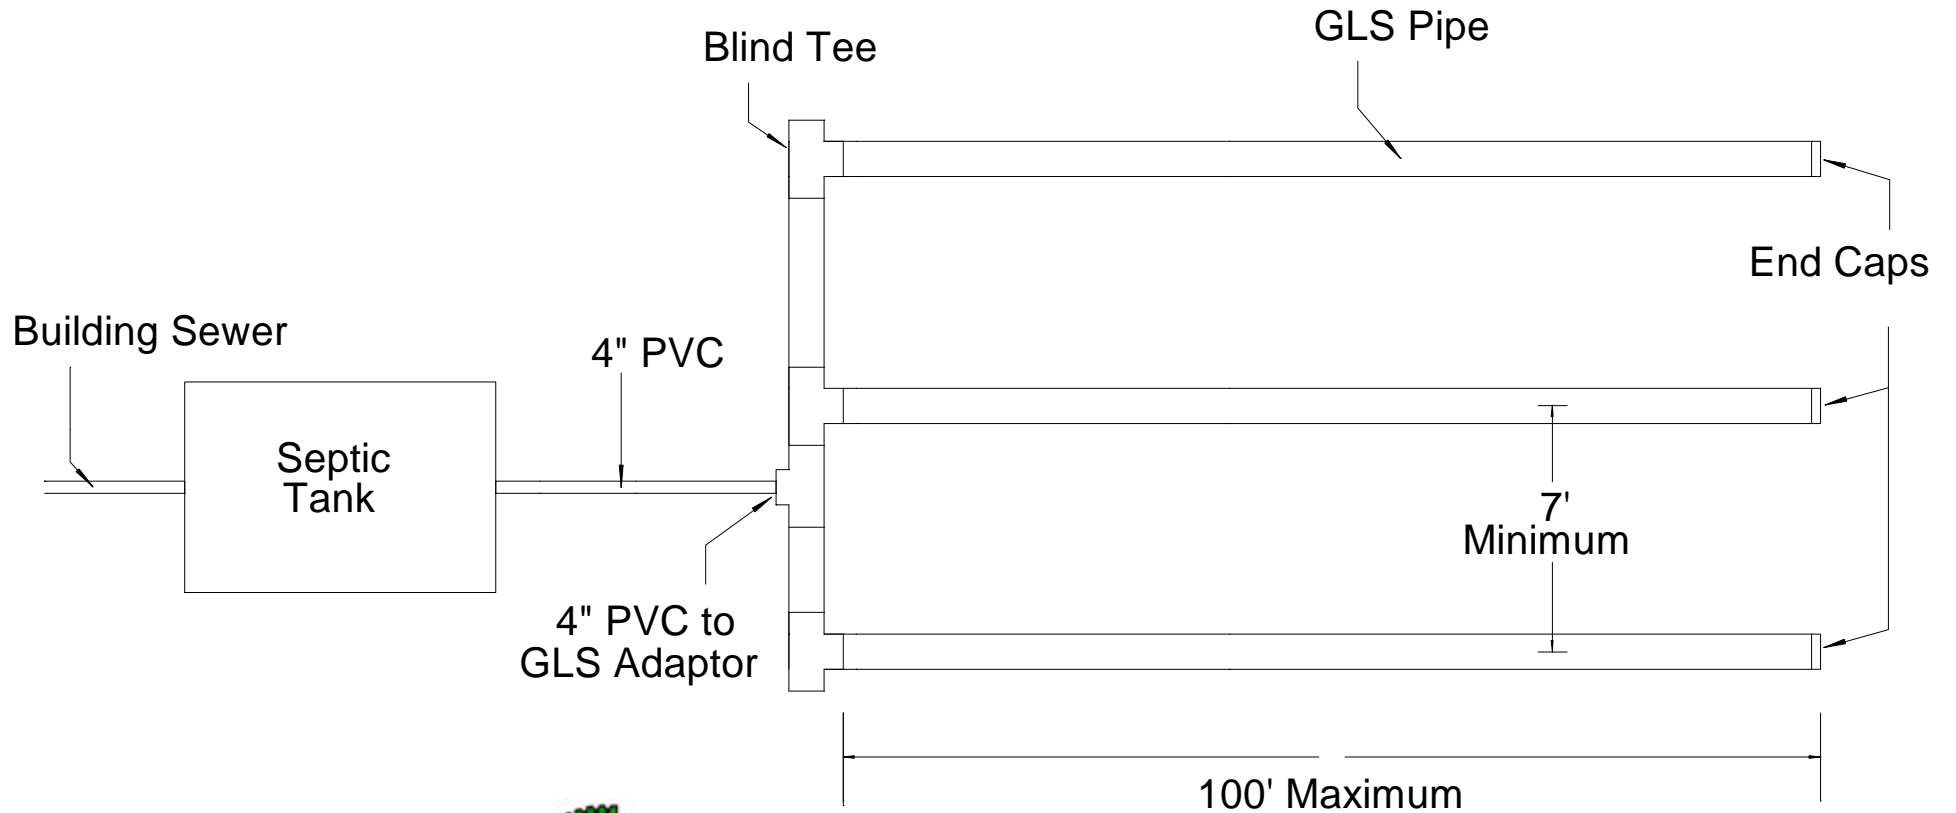

Septic Tank with Gravel-less Leachfield System - Conventional

Springfield Plastics, Inc.
Auburn, IL 62615